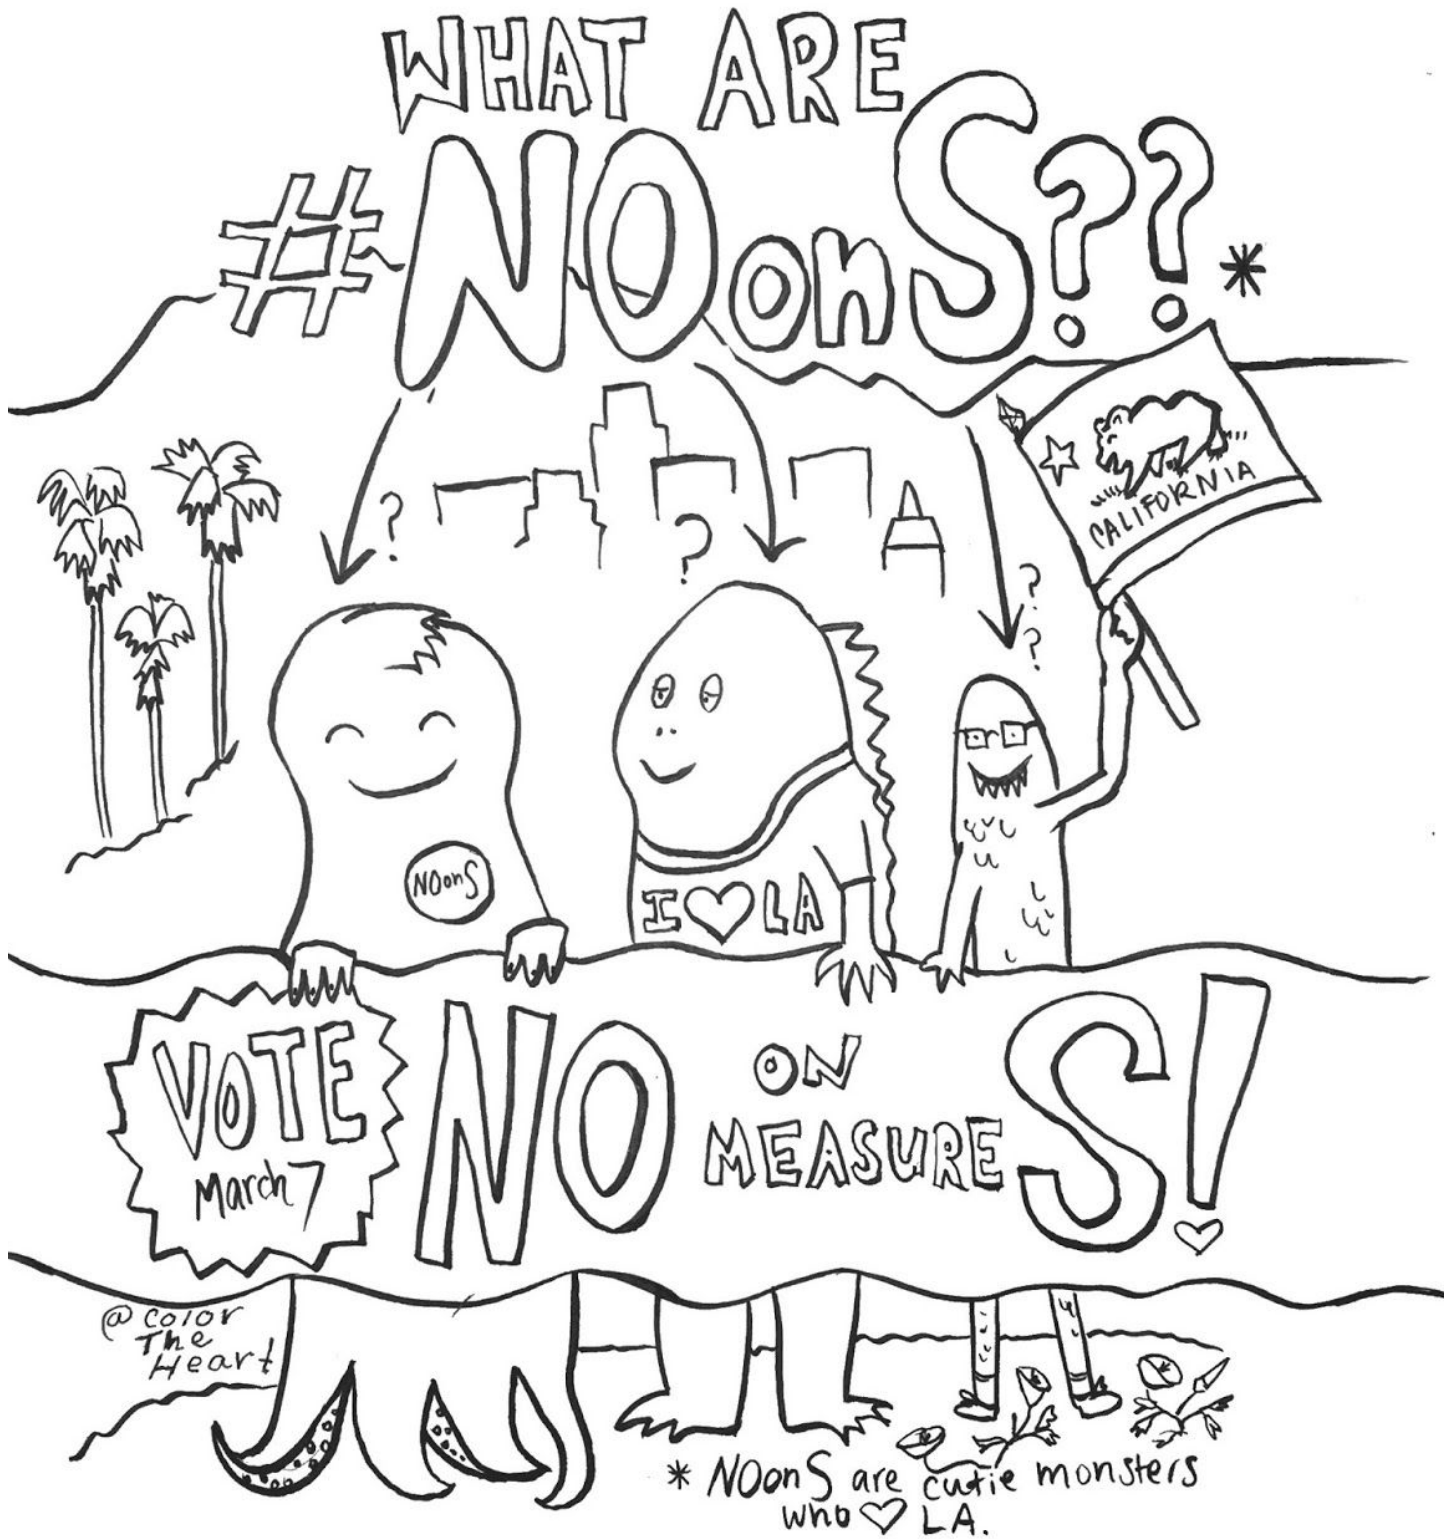

COLOR ME :)

Measure S would BAN virtually ALL new housing in housing-strapped LA. Higher rent & more homelessness!

****Let's Fight This ;) www.GoesTooFar.com #NOonS #ColorNOonS #NoSLA****

<3 Pls share! PDF at ColorTheHeart.com